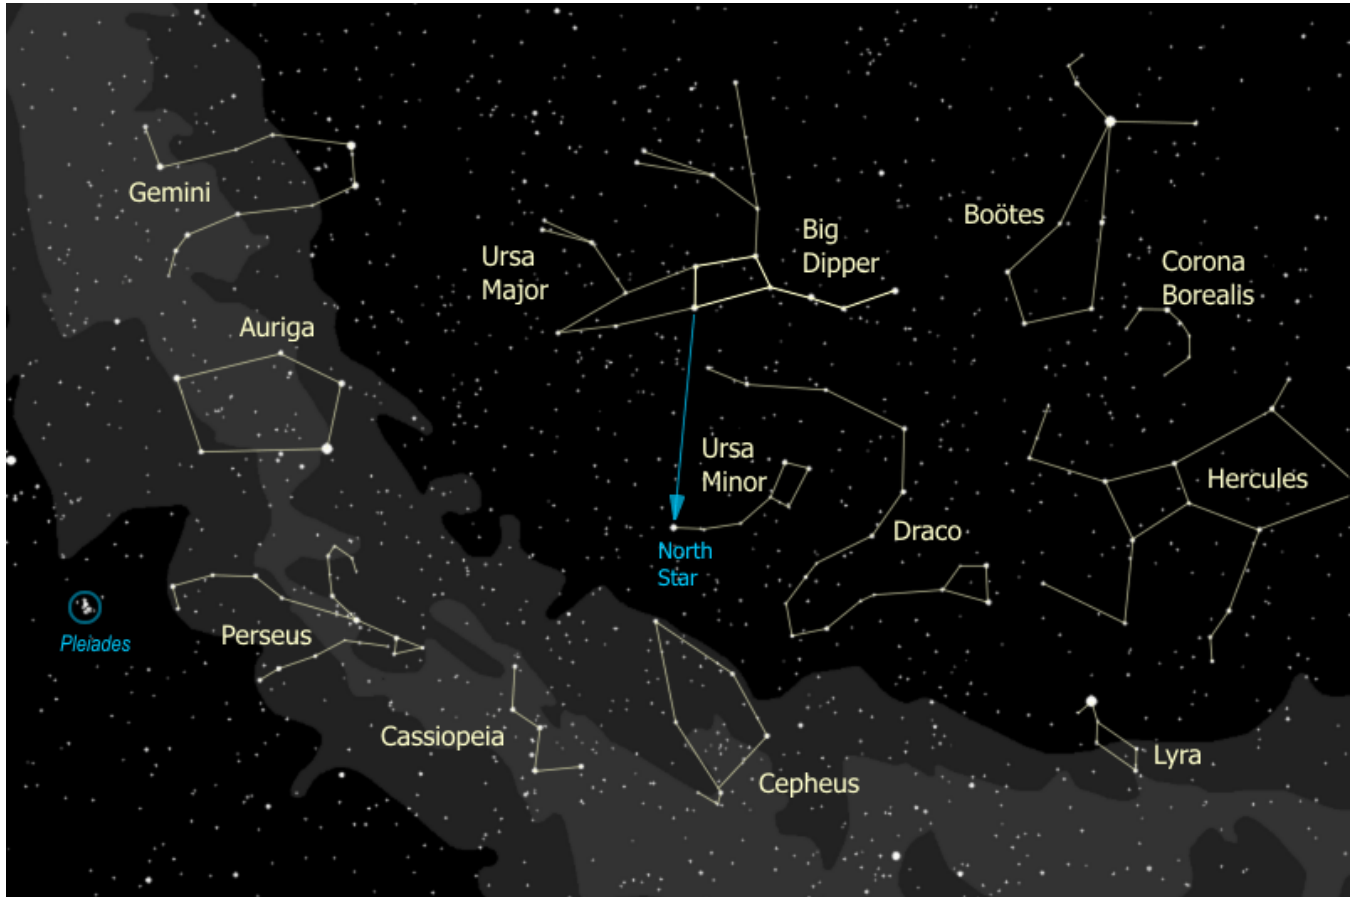

**Constellation of the Month: Lyra, The Lyre.** It is situated just below Hercules and below and to the left of the North star. Legend has it that the constellation is associated with the lyre that Apollo gave to Orpheus, whose music captivated every living thing. The alpha star, Vega, is the heavens fifth brightest star and the first to be photographed (1850). Vega at one time was the Polar star and in another 14,000 years it will be again.

### View to the North

Image from

<http://www.smokymtnastro.org/Seasons/Winter/Winter%20Sky%20Tour.htm>

**Are you trained for your position? Is your training current?  
Every Scout deserves a Trained Leader.**